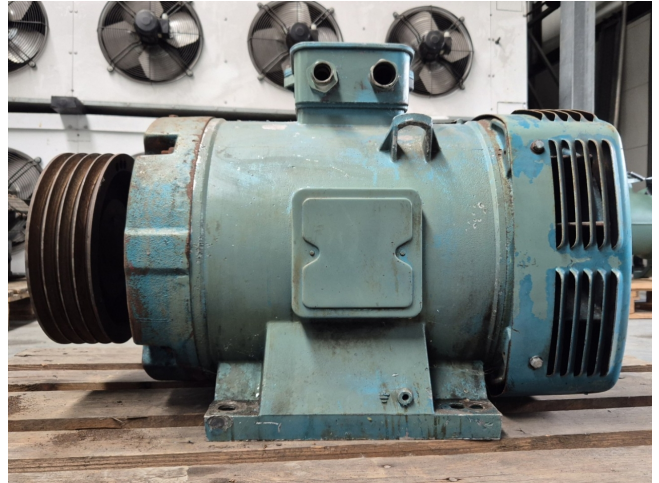

Leroy Somer P 225 M-4

Specifications

Brand	Leroy Somer
Type	P 225 M-4
kW	55
RPM	1460
Size & Weight	800x420x520 mm (LxWxH) & 240 kg
50 Hz / 60 Hz	50 Hz
Stock	1

Description

Used Leroy Somer P 225 M-4

Used Leroy Somer P 225 M-4 electric motor with the following specifications: 50 Hz - 55 kW - 1460 RPM.